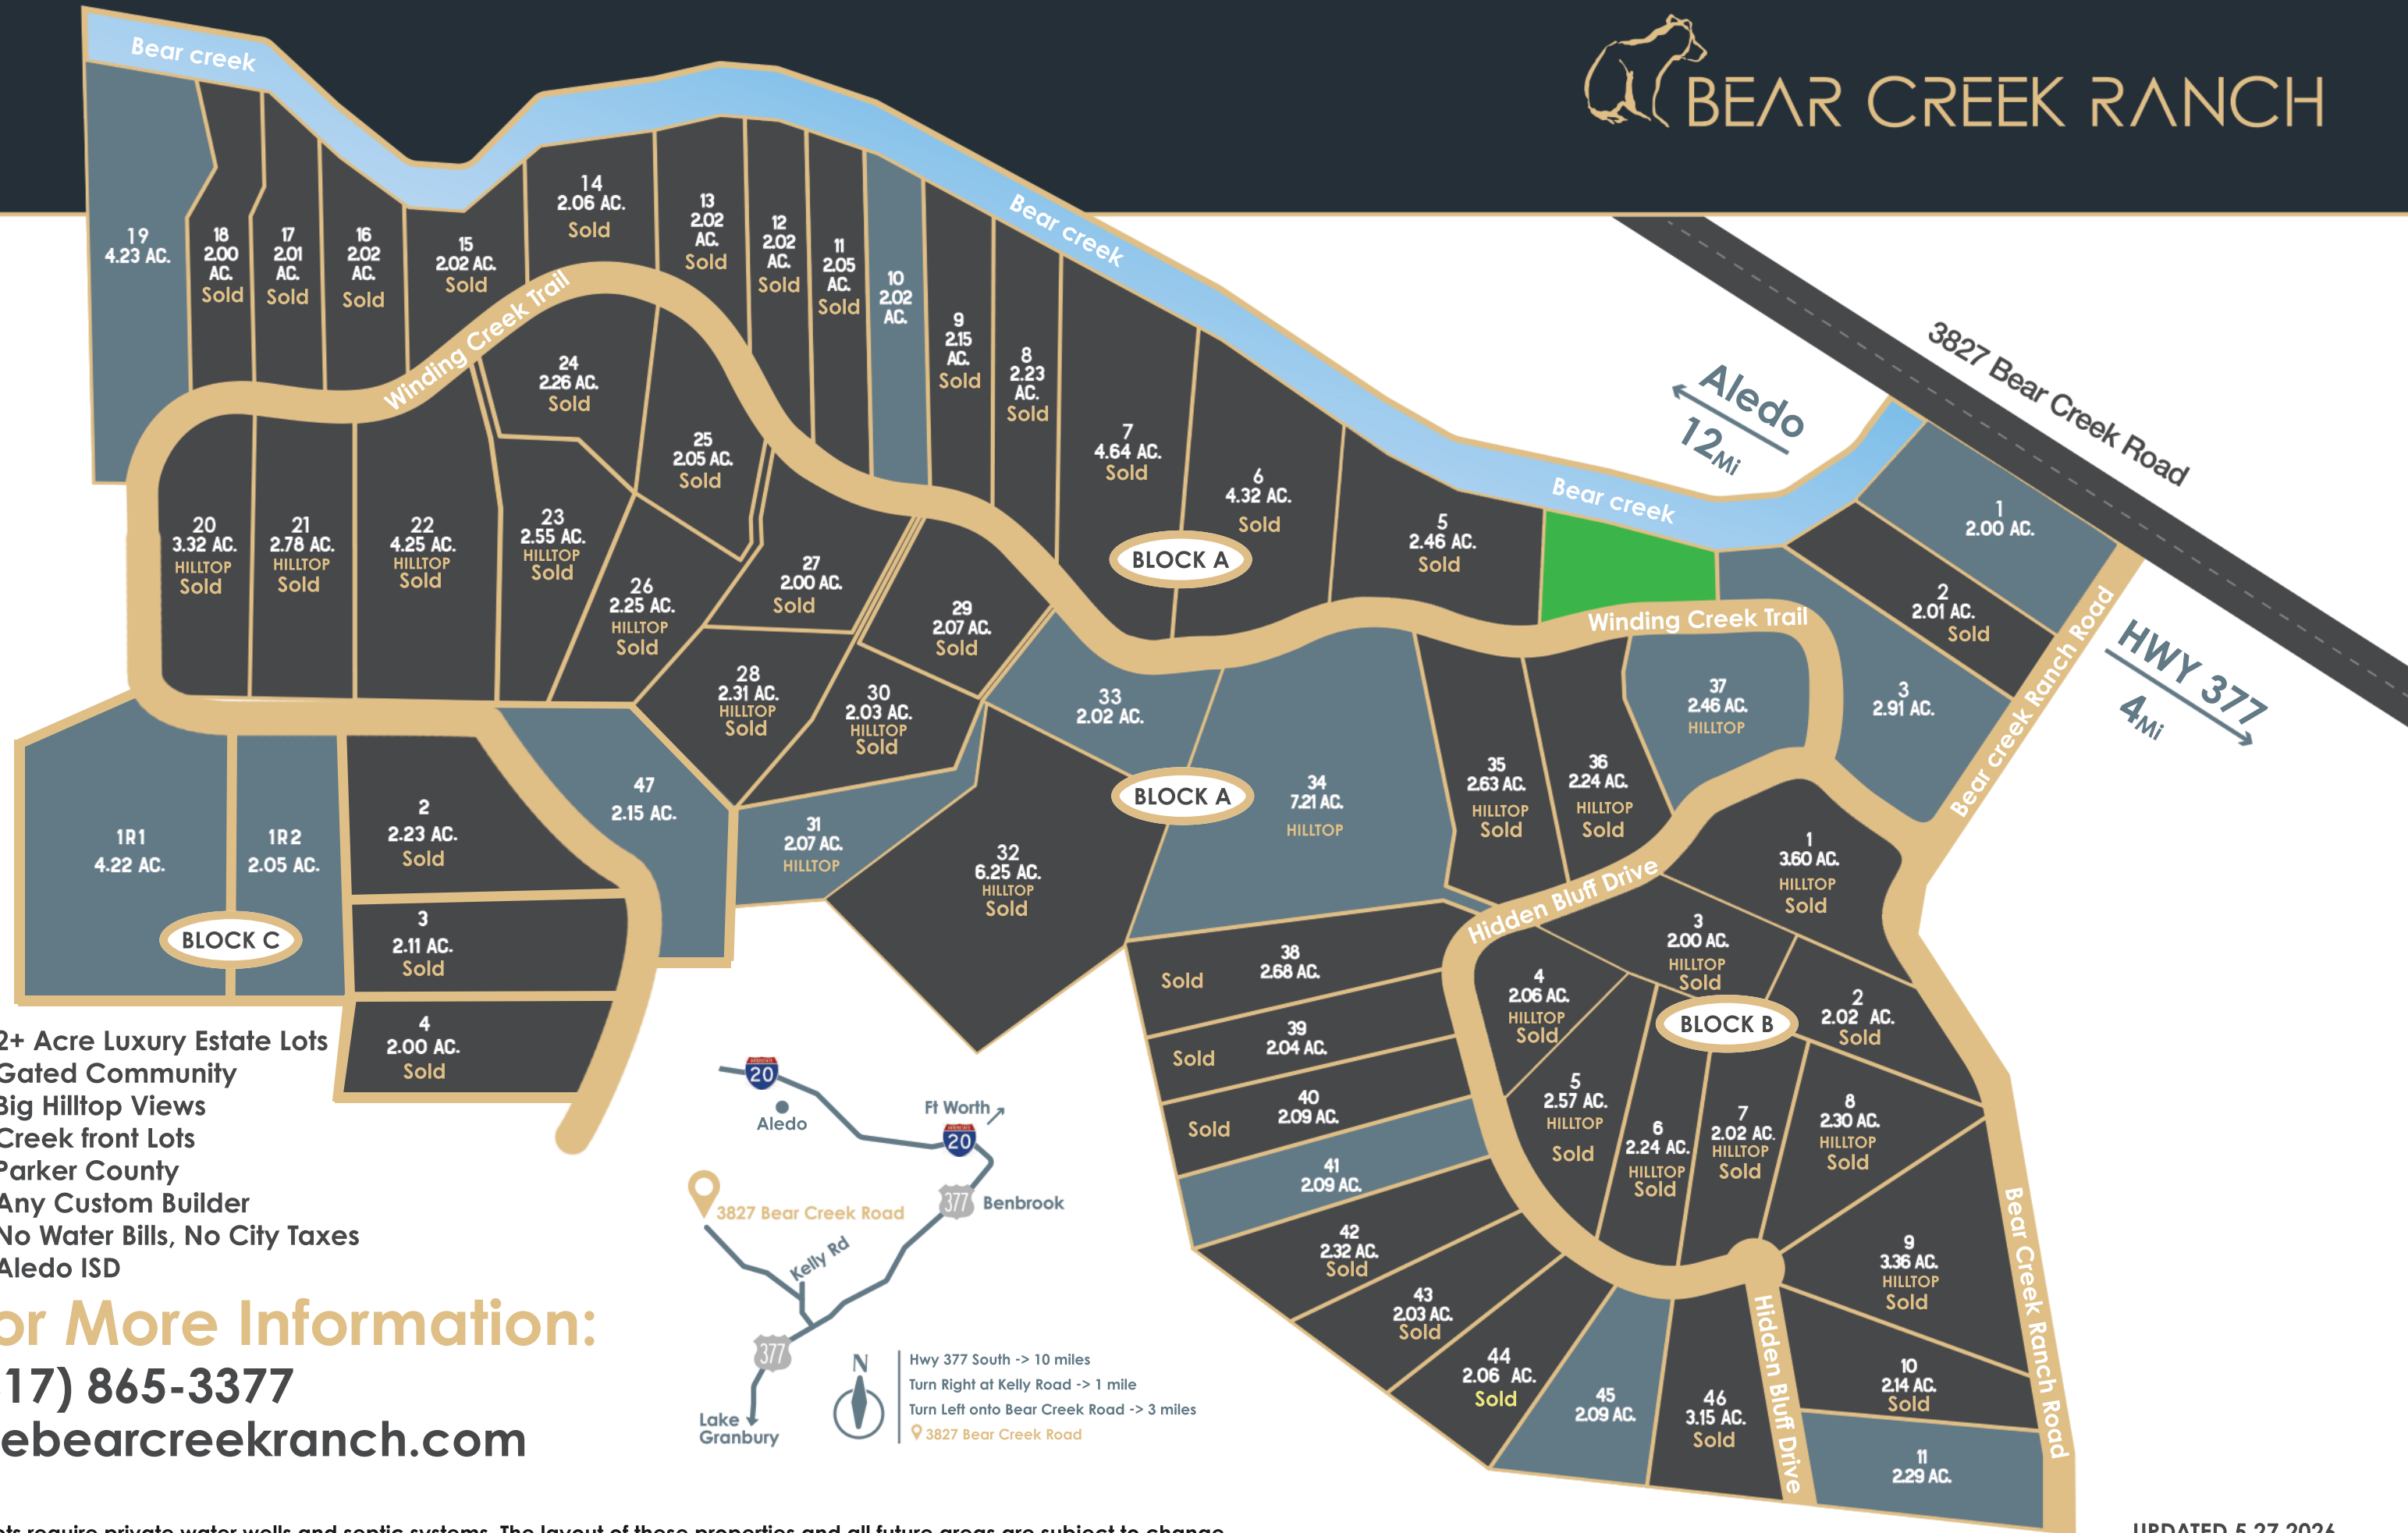

BEAR CREEK RANCH

- 2+ Acre Luxury Estate Lots
- Gated Community
- Big Hilltop Views
- Creek front Lots
- Parker County
- Any Custom Builder
- No Water Bills, No City Taxes
- Aledo ISD

For More Information:
(817) 865-3377
thebearcreekranch.com

All lots require private water wells and septic systems. The layout of these properties and all future areas are subject to change.